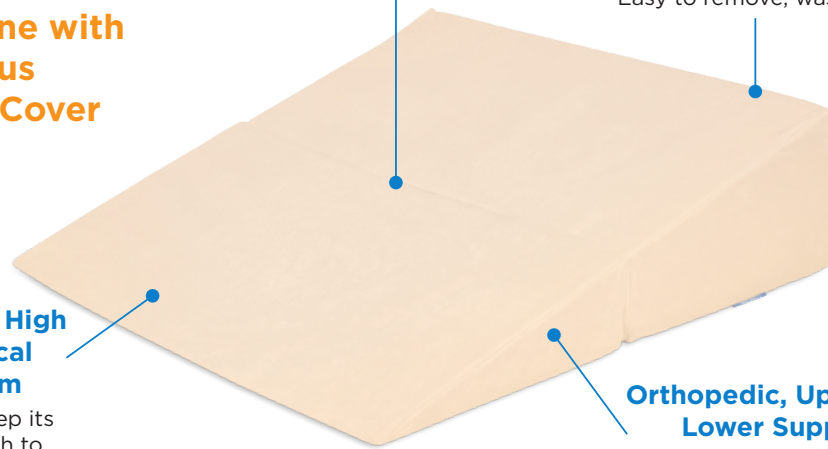

# INCLINE SLEEP WEDGE

**Rejuvenate & Relax in Elevated Comfort**

**Gradual Incline with Luxurious Super-Soft Cover**

**Gradual Incline**

Doctor recommended angle relieves digestive, respiratory, orthopedic issues and more.

**Luxurious, Super-Soft Cover**

Easy to remove, washable.

**Hypoallergenic, High Density Medical Support Foam**

Firm enough to keep its shape, soft enough to ensure your comfort.

**Orthopedic, Upper and Lower Support**

Keep your back in perfect spinal alignment.

**Compressed In Package**

Unwrap

Expand

**Expands to Full-Size Wedge**

Unroll

Product	Item #	UPC	Case Pack	Product (in) L x W x H	Pckg. Wt. (lbs)	Pckg (in) L x W x H	Master Ctn (in) L x W x H	Master Ctn Wt. (lbs)
Folding Wedge - 7" x 24"	30-93307R	737709007947	4	24"x24"x7"	4	13.75"x10.75"x10.75"	21.5" x 21.5" x 14"	16
Folding Wedge - 10" x 24"	30-93310R	737709007954	4	24"x24"x10"	4.5	13.75"x10.75"x10.75"	21.5" x 21.5" x 14"	18
Folding Wedge - 12" x 24"	30-93312R	737709007961	4	24"x 24"x12"	5	13.75"x10.75"x10.75"	21.5" x 21.5" x 14"	20